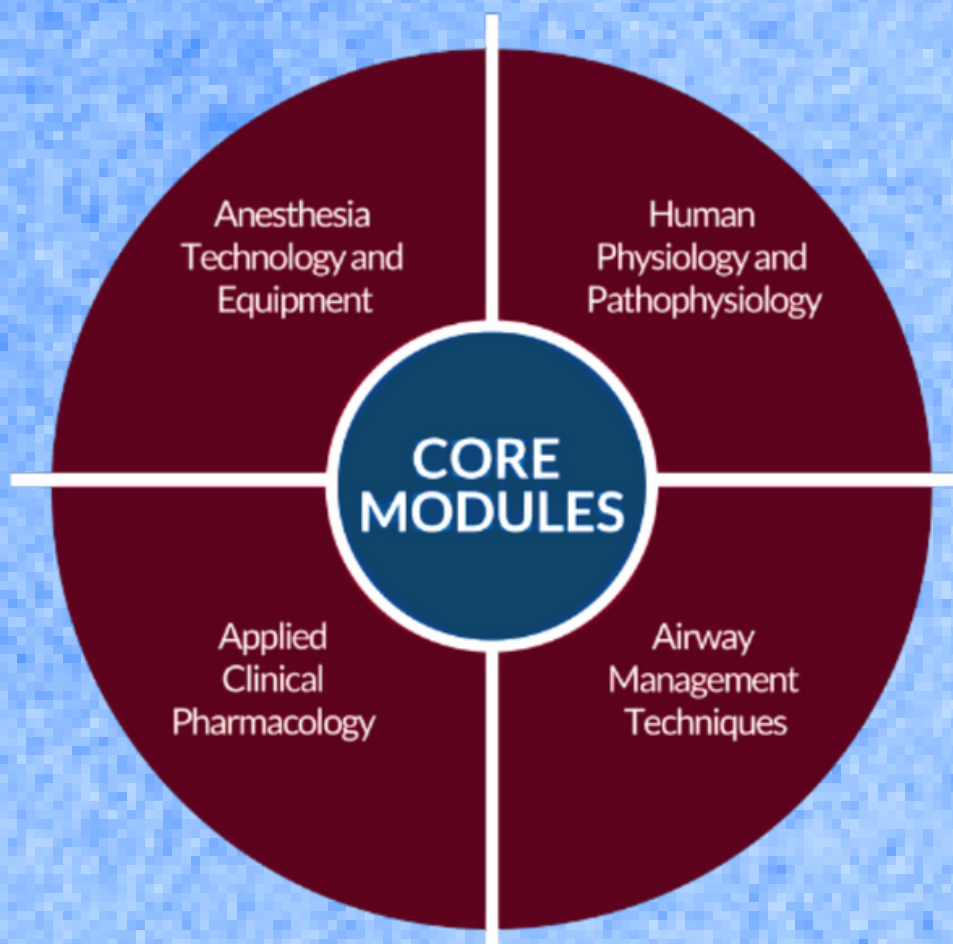

What You Need for the First CPC Renewal Cycle

60

Class A

40

Class B

For this first CPC cycle, you will need 60 Class A credits and 40 Class B credits (Note: you can use extra Class A credits over the required 60 towards the Class B requirement).

No Core Modules are required in this first cycle.

There is no CPC Assessment component for your first 4-year cycle, just the Class A and B credit requirement. (The CPCA is not pass/fail.)

There are 20 activity categories that count as Class B credit. [View the Class B Table for a complete listing.](#)