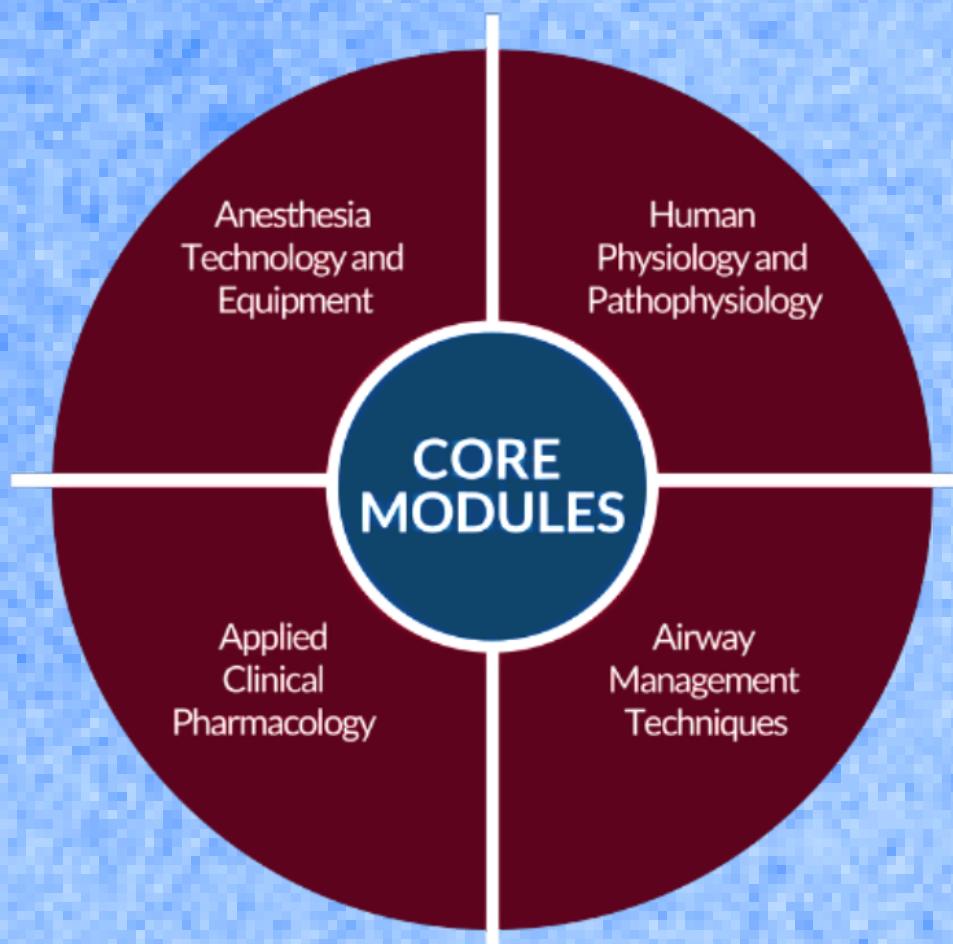

What You Need for the First CPC Renewal Cycle

60

Class A

40

Class B

For this first CPC cycle, you will need 60 Class A credits and 40 Class B credits (Note: you can use extra Class A credits over the required 60 towards the Class B requirement).

No Core Modules are required in this first cycle.

There is no CPC Assessment component for your first 4-year cycle, just the Class A and B credit requirement. (The CPCA is not pass/fail.)

There are 20 activity categories that count as Class B credit. View the Class B Table for a complete listing.